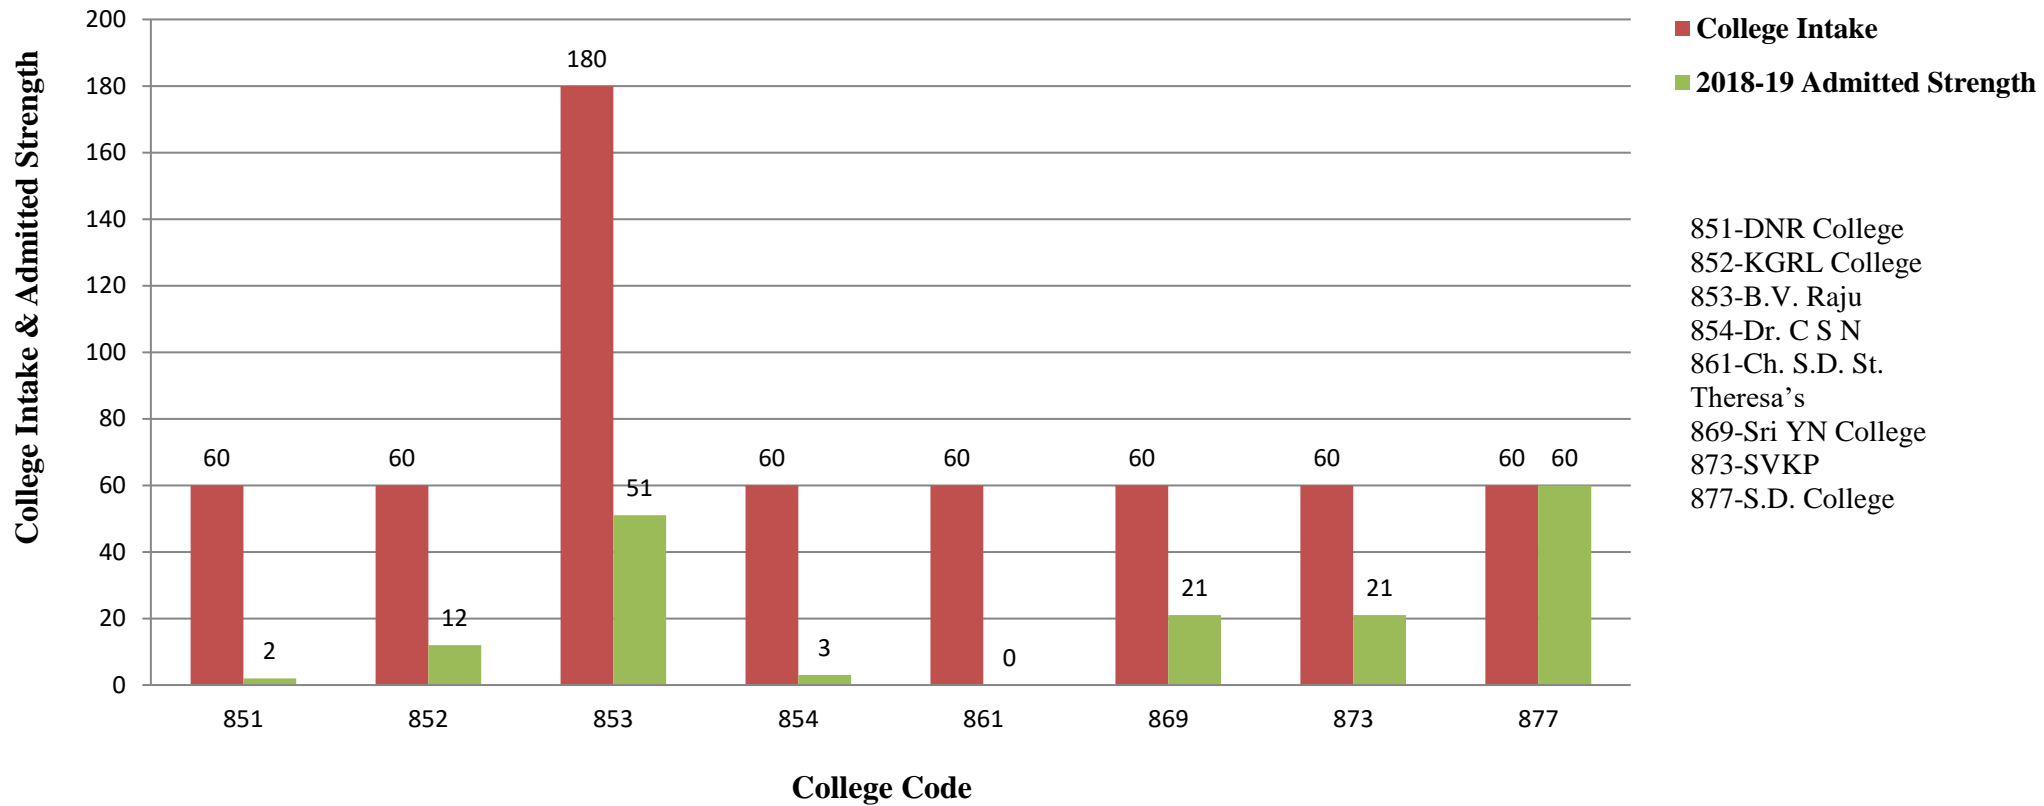

Adikavi Nannaya University-Rajamahendravaram-CDC
Intake & Admitted Strength of MCA Colleges 2018-19-West Godavari Dist-Date: 4th,May-2019

| College Code | College Intake | 2018-19 Admitted Strength |
|---------------------|-----------------------|----------------------------------|
| 851 | 60 | 2 |
| 852 | 60 | 12 |
| 853 | 180 | 51 |
| 854 | 60 | 3 |
| 861 | 60 | 0 |
| 869 | 60 | 21 |
| 873 | 60 | 21 |
| 877 | 60 | 60 |